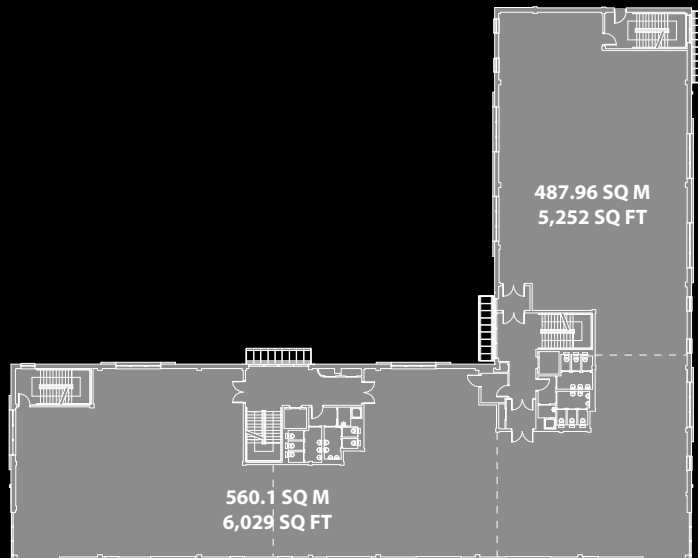

riverside business park

second floor ----- indicative floor area divisions

TOTAL AREA
21,901 SQ FT

first floor ----- indicative floor area divisions

ground floor ----- indicative floor area divisions