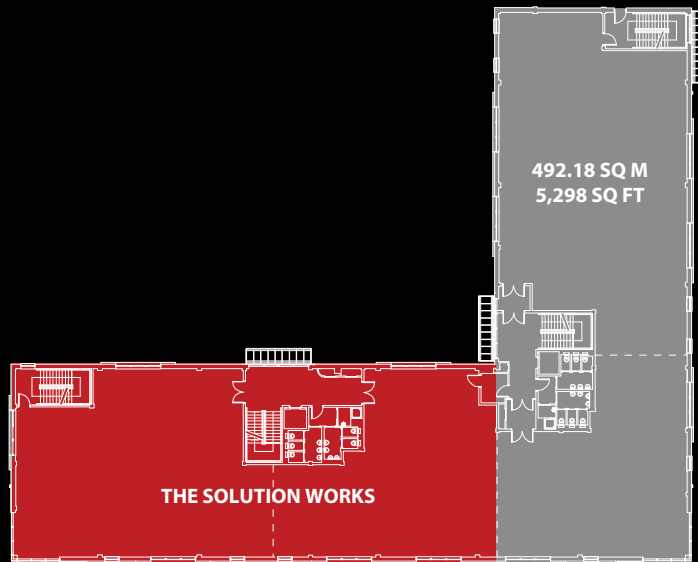

riverside business park

second floor ----- indicative floor area divisions

TOTAL AREA
21,901 SQ FT

first floor ----- indicative floor area divisions

ground floor ----- indicative floor area divisions